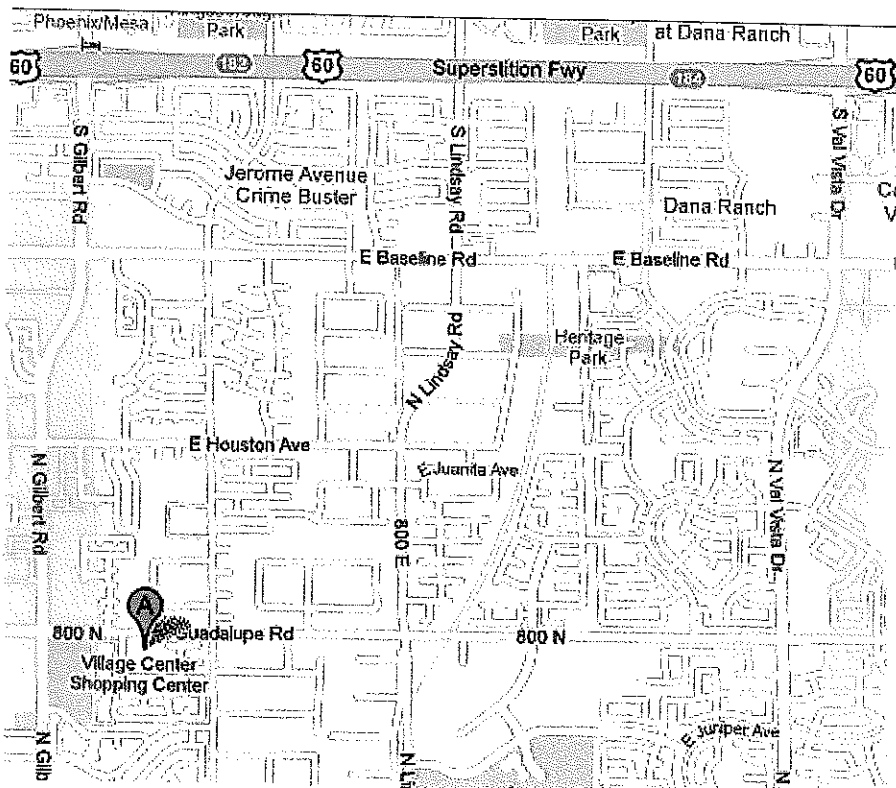

**IMPORTANT NOTE:**

Gilbert Presbyterian is located south of U.S. 60 off Gilbert Rd. **HOWEVER**, due to Gilbert Days Parade on the morning of Presbytery, avoid Gilbert Rd and approach the church from the west.

**From North:** From the Loop 101 (east valley), take the US 60 exit and go east to the VAL VISTA Rd. exit 184. Go South to Guadalupe Rd (first major intersection). Go West on Guadalupe Rd, about 2 MILES, and the church will be on your left.

**From South:** Take I-10 to Loop 202 exit. Go east on Loop 202 to Val Vista Exit 184. Go north on Val Vista to Guadalupe Rd. Turn left (west) and church will be on your left.

**From East:** Take US 60 West to VAL VISTA exit. Go south to Guadalupe and turn right (west) on Guadalupe. Go 2 MILES to church.

**From West:** Take US 60 West to VAL VISTA Rd. exit 184. Go South to Guadalupe Rd (first major intersection). Go west on Guadalupe Rd, about 2 MILES, and the church will be on your left.

**Motel and Restaurant information on reverse side**