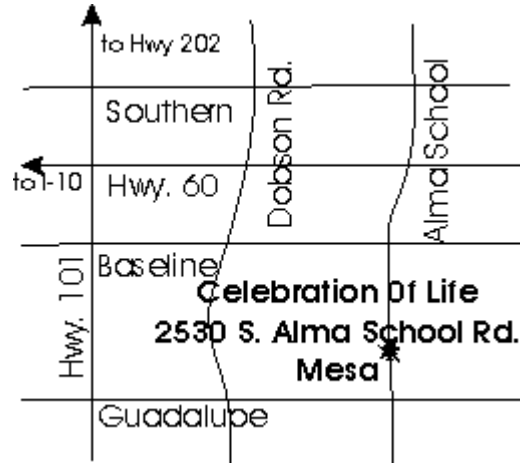

**February 21, 2008 Special Meeting of Presbytery
Celebration of Life Presbyterian Church**
2530 S. Alma School Rd. Mesa, AZ 85210 (480-835-8550)

Located in Mesa near the Tempe-Chandler border, Celebration of Life Presbyterian Church is on the corner of Alma School Road and Meseto Drive, between Baseline and Guadalupe Roads.

Directions:

From 60: Take the Alma School Road exit. Go South on Alma School Road about 1.1 miles, the church will be on your right.